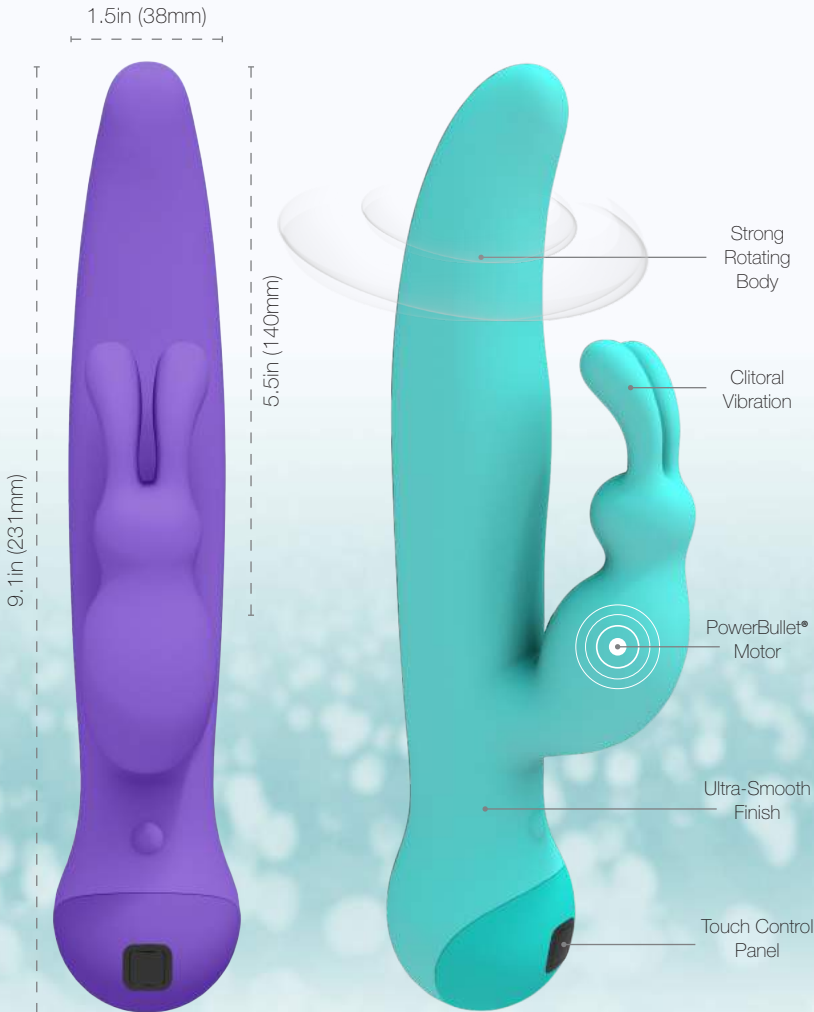

Duo

Duo, a classic design upgraded for modern pleasure seekers, is modeled after the tried and true rabbit form. The two long ears on the clitoral stimulator, which transmit the strong vibrations, are complimented by the strong rotating body. The size and weight of the ears create a steady bouncing movement, and allow for the vibration to reach the right areas as needed.

Using the responsive touch panel at the base, control your experience with a simple swipe in any direction. Swiping up or down will control the clitoral vibration, while swiping right or left will control the body rotation.

The vibrations of all Touch by Swan designs are amplified using the trusted PowerBullet® vibration technology.

- 3-94815 - Purple
- 3-94819 - Teal

Run Time: Up to 15 hours
Charge Time: 3 hours