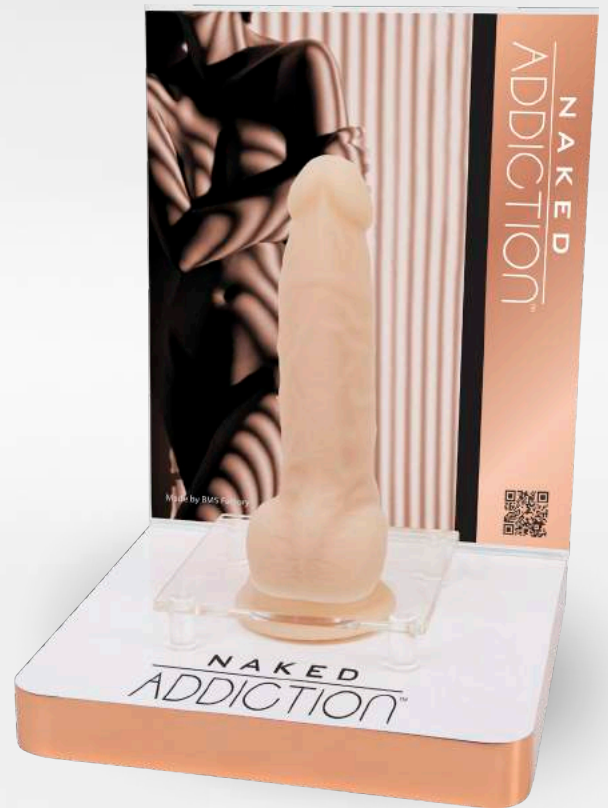

Counter Display Available
Item # 5-803
Includes #88125 Tester
(Rotating & Vibrating Dong)

Scan Now
to see more