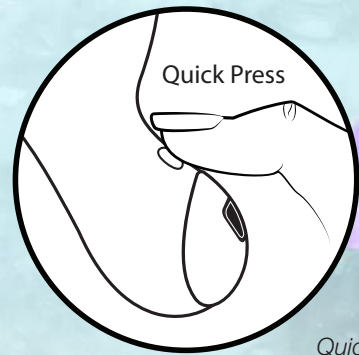

Touch™

by Swan®

Featuring an easy-to-use touch sensor, which allows you to control your pleasure with a simple touch

RESPONSIVE TOUCH CONTROL

Speed Lock

Quick Press to Lock/Unlock Vibration/Rotation

Clitoral Stimulator

Internal Stimulator