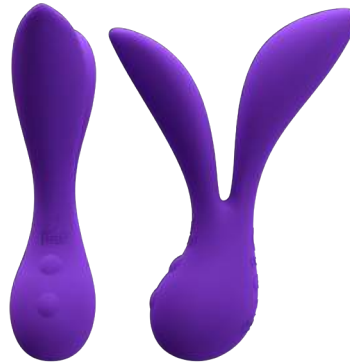

vitality + 28215

Allow the intensity of each budding tip to grow to the perfect level. Use vitality+ to massage more than one area at once. Also extremely effective on the neck and lower back. Can also be used with a partner.

Run Time: Up to 3 hours
Charge Time: 2.5 hours

Item #	Outer Qty	Inner Qty	Length (mm)	Width (mm)	Diameter (mm)	Weight (g)
28115	24	12	110	N/A	60	65
28515	24	12	75	N/A	71	53
28415	24	12	155	N/A	55	71
28215	24	12	140	N/A	L41 / R43	83