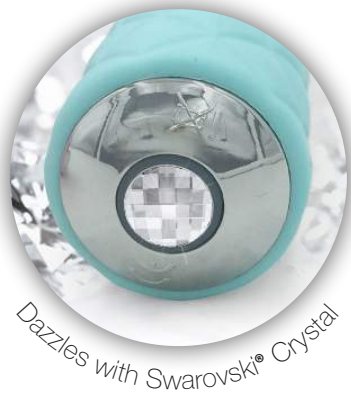

Deep & Rumbly PowerBullet® Vibrations

Dazzles with Swarovski® Crystal

Rechargeable for Cordless Play

Flexible Neck

Comfortable Cushion Textured Handle

SASSY

G-Spot Massager

- Super silky high-grade silicone finish
- Deep & rumbly PowerBullet® vibrations
- Designed with simple elegance for your pleasure
- Incremental speed control for precise power
- Rechargeable for cordless play