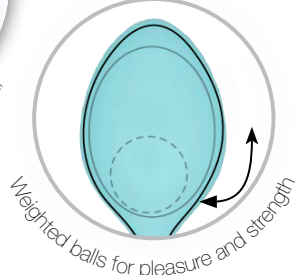

NEW

FRISKY Pleasure Balls

- Super silky high-grade silicone finish
- Weighted balls for pleasure and strength
- Internal rocking motion
- Designed with simple elegance for your pleasure

56716 - Pink
56719 - Teal

The Frisky pleasure balls are perfectly weighted to increase your desire while strengthening your muscles. Wear them over time and notice as your pleasure increases. These exquisite silicone balls deliver a stimulating rocking motion inspired by your natural movements.