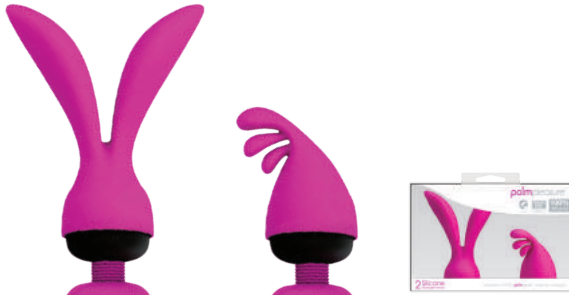

Palm Below

Rounded flexible neck for G-Spot stimulation.

palm caps™

30531

Two replacement heads compatible with PalmPower™ Massager, PalmPower™ Recharge & PalmPower™ Plug & Play.

palm pleasure™

30533

Palm Delight