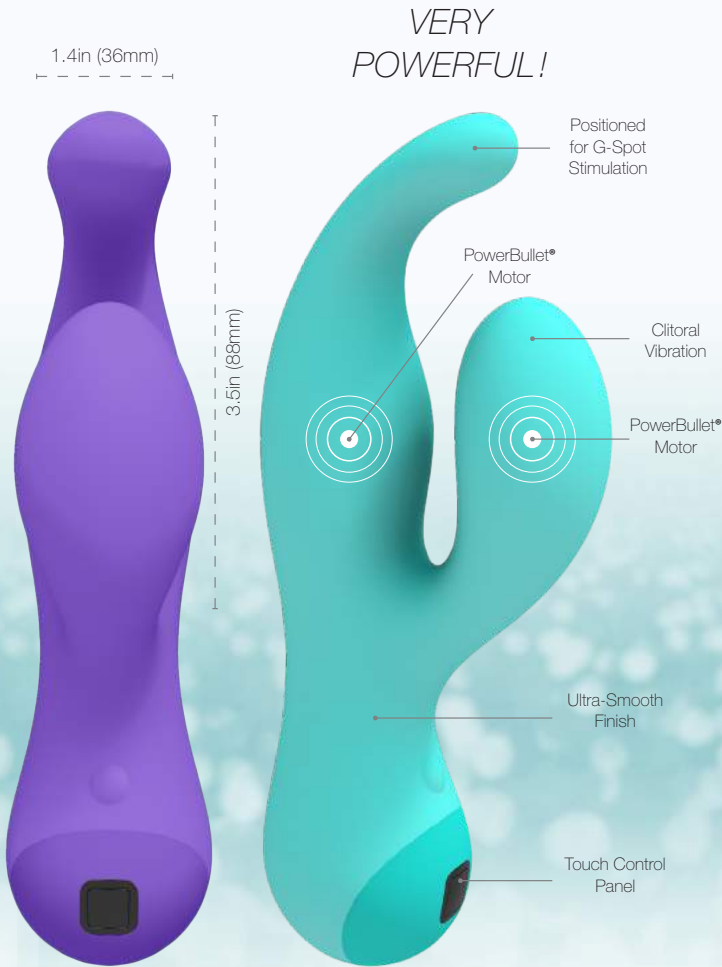

Touch™

by Swan®

Solo

Solo, a new concept from Touch by Swan, features a curvaceous design perfectly enhanced for your pleasure. A broad clitoral stimulator will create more contact with your natural shape, while the body of the Solo is positioned for mind blowing G-Spot stimulation.

Using the responsive touch panel at the base, control your experience with a simple swipe in any direction. Swiping up or down will control the clitoral vibration, while swiping right or left will control the body vibration.

The vibrations of all Touch by Swan designs are amplified using the trusted PowerBullet® vibration technology.

3-94715 - Purple
3-94719 - Teal

Run Time: Up to 7.5 hours
Charge Time: 2 hours