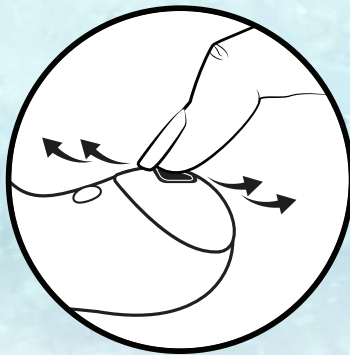

Gradual Response