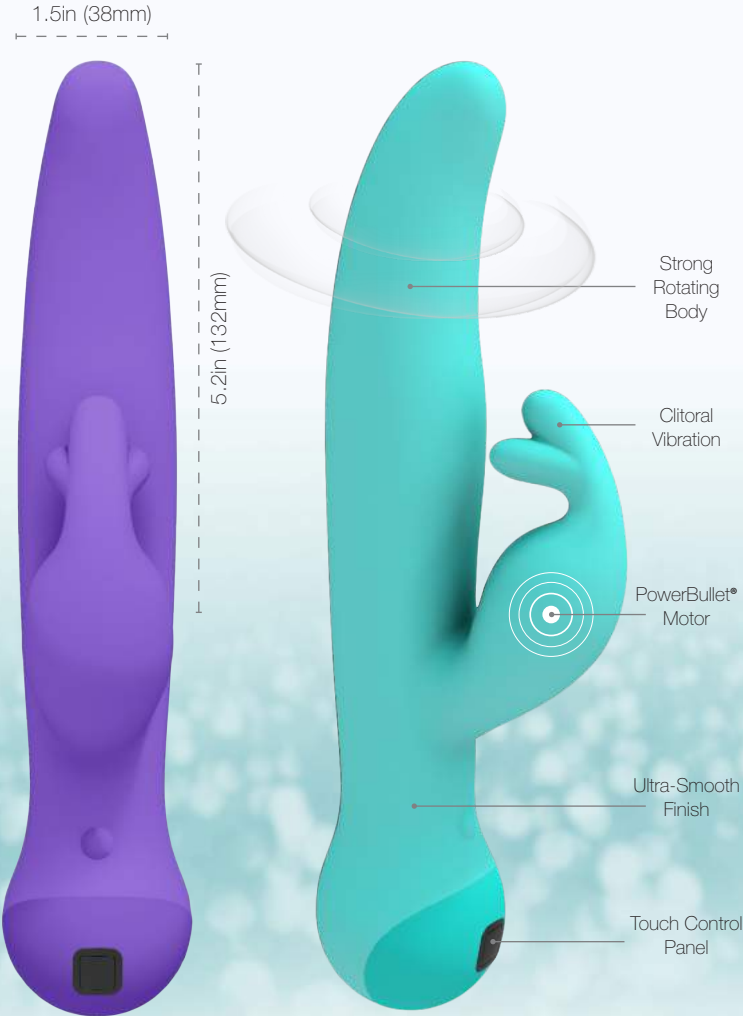

Touch™

by Swan®

Trio

Trio, with its bold triple sensation clitoral stimulator, is a powerhouse of pleasure. When used with the strong rotating body, Trio allows you to reach a higher level of satisfaction. The tri-fold shape completely surrounds the clitoral area to maximize stimulation until you're taken over the edge.

Using the responsive touch panel at the base, control your experience with a simple swipe in any direction. Swiping up or down will control the clitoral vibration, while swiping right or left will control the body rotation.

The vibrations of all Touch by Swan designs are amplified using the trusted PowerBullet® vibration technology.

3-95015 - Purple
3-95019 - Teal

Run Time: Up to 15 hours
Charge Time: 3 hours

Counter Display Available
Item # 5-940
Includes 2 Testers

Item #	Colour	Outer Qty	Inner Qty	Length (mm)	Width (mm)	Diameter (mm)	Weight (g)
3-95015	Purple	12	6	231	76	38	360
3-95019	Teal