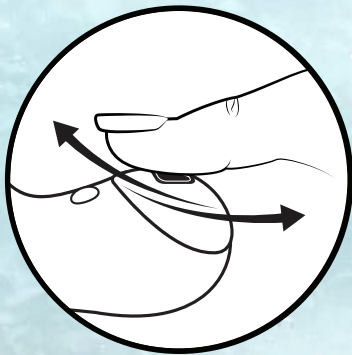

RESPONSIVE TOUCH CONTROL

Quick Response