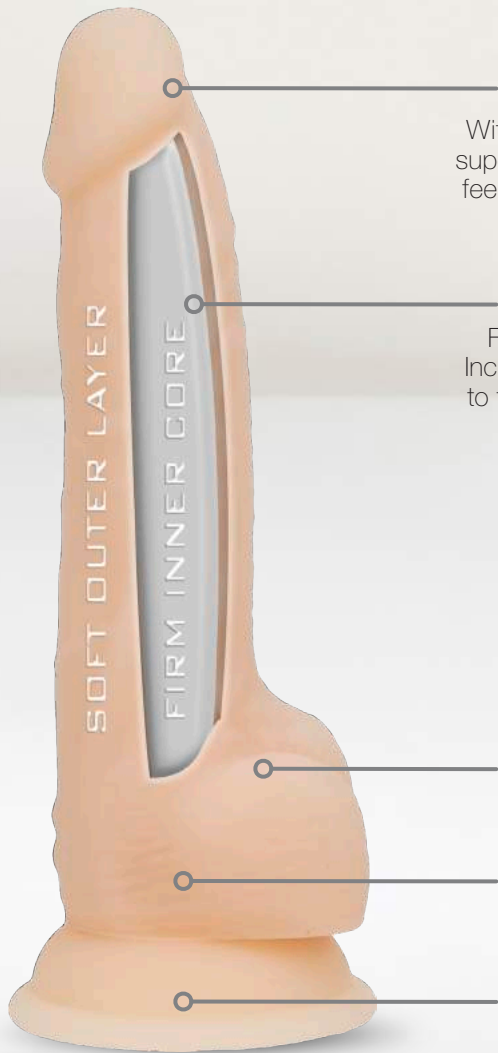

Counter Display Available
Item # 5-350
Includes Testers

NAKED ADDICTION™

Introducing the Naked Addiction™ collection. With IncrediFeel™ technology, this superior silicone has an ultra realistic feel. Unbelievably soft to the touch, yet firm where needed, you'll be obsessed with the sensation it delivers. With a dual-density structure, the Naked Addiction™ dong has a solid core and pliable outer layer for added realism.

Never get enough.

SILICONE DONG

ROTATING & VIBRATING DONG

THRUSTING DONG

88025 - 8" Silicone Dong

Overall Length: 8in (178mm)
Insertable Length: 5.5in (140mm)
Diameter: 1.75in (45mm)

88125 - 8" Rotating & Vibrating Dong

PLAY NAKED

INCREDIFEEL™

With IncrediFeel™ technology, this superior silicone has an ultra realistic feel. Unbelievably soft to the touch, yet firm where needed.

DUAL-DENSITY

Firm inner core silicone with an IncrediFeel™ outer layer. Designed to feel more realistic for users than single-density dongs.